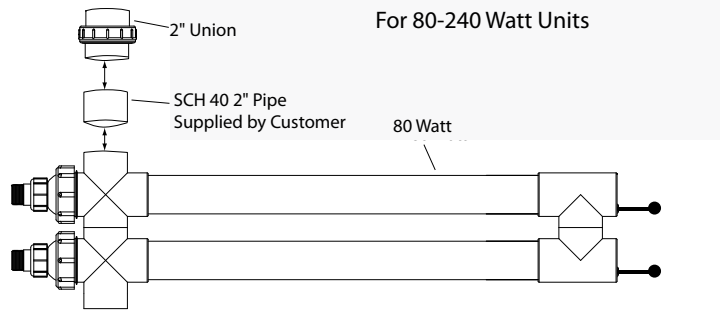

CLASSIC REPLACEMENT PARTS

UV LAMPS	AQUA [®] ULTRAVIOLET	PART NUMBER
8 Watt		11-5/8" A20008
15 Watt		11-5/8" A20015
25 Watt		17-1/2" A20025
40 Watt		33-1/2" A20040
57 Watt		17-1/2" A20057

UV QUARTZ SLEEVES	AQUA [®] ULTRAVIOLET	PART NUMBER
8 Watt		15" A10008
15 Watt		15" A10015
25 Watt		19" A10025
40 Watt		36" A10040
57 Watt		19" A10057

PART #	Description
A40073	Wiper Ball
A40090	Wiper Hex Nut
A40021	Wiper Nut
A40019	8/15 Watt Wiper Rod (RMA)
A40010	25/57 Watt Wiper Rod (RMA)
A40013	40 Watt Wiper Rod (RMA)
A40017	Wiper Blade With Plastic Clips
A40172	Wiper Blade With Metal Clips
A40089	Metal C-Clip for Wiper Blade
A40180	Plastic C-Clip for Wiper Blade
A40032	2" Union, White

PART #	Description
A40054	Barb Fitting 3/4"
A40124	Mounting Clip Grip Hold
A40014	O-Ring for EZ Twist Top
A40011	Quartz Cap, Clear
A40004	Rubber Seal, Purple
A40068	EZ Twist Top, Black w/ O-Ring
A40012	EZ Twist Top, White, w/ O-Ring
A40007	Winterize Cap
A40116	2" Union, Black