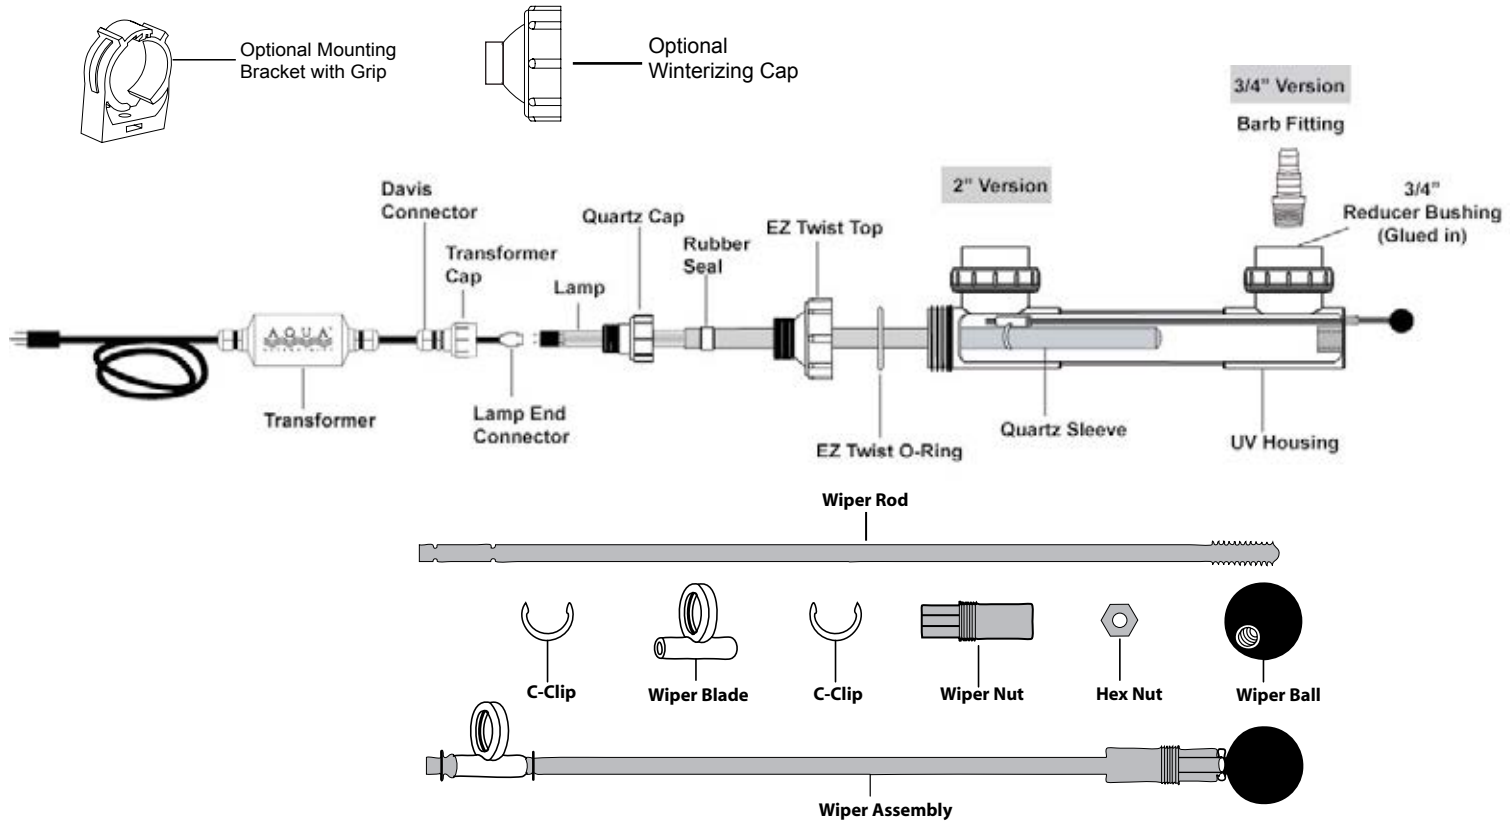

CLASSIC REPLACEMENT PARTS

UV LAMPS	AQUA [®] ULTRAVIOLET	PART NUMBER
8 Watt		11-5/8" A20008
15 Watt		11-5/8" A20015
25 Watt		17-1/2" A20025
40 Watt		33-1/2" A20040
57 Watt		17-1/2" A20057

UV QUARTZ SLEEVES	AQUA [®] ULTRAVIOLET	PART NUMBER
8 Watt		15" A10008
15 Watt		15" A10015
25 Watt		19" A10025
40 Watt		36" A10040
57 Watt		19" A10057

PART #	Description
A40073	Wiper Ball
A40090	Wiper Hex Nut
A40021	Wiper Nut
A40019	8/15 Watt Wiper Rod (RMA)
A40010	25/57 Watt Wiper Rod (RMA)
A40013	40 Watt Wiper Rod (RMA)
A40017	Wiper Blade With Plastic Clips
A40172	Wiper Blade With Metal Clips
A40089	Metal C-Clip for Wiper Blade
A40180	Plastic C-Clip for Wiper Blade
A40032	2" Union, White

PART #	Description
A40054	Barb Fitting 3/4"
A40124	Mounting Clip Grip Hold
A40014	O-Ring for EZ Twist Top
A40011	Quartz Cap, Clear
A40004	Rubber Seal, Purple
A40068	EZ Twist Top, Black w/ O-Ring
A40012	EZ Twist Top, White, w/ O-Ring
A40007	Winterize Cap
A40116	2" Union, Black

THE CLASSIC SERIES INLINE TRANSFORMERS

Cords not sold separately

THE CLASSIC SERIES NEMA TRANSFORMERS

PART #	Description
A40002	Lamp End Connector
A40109	Davis Connector
A40113	Transformer Cap, Black
A30007	8W Transformer
A30014	15W Transformer
A30024	25W Transformer
A30044	40W Transformer
A30055	57W Transformer