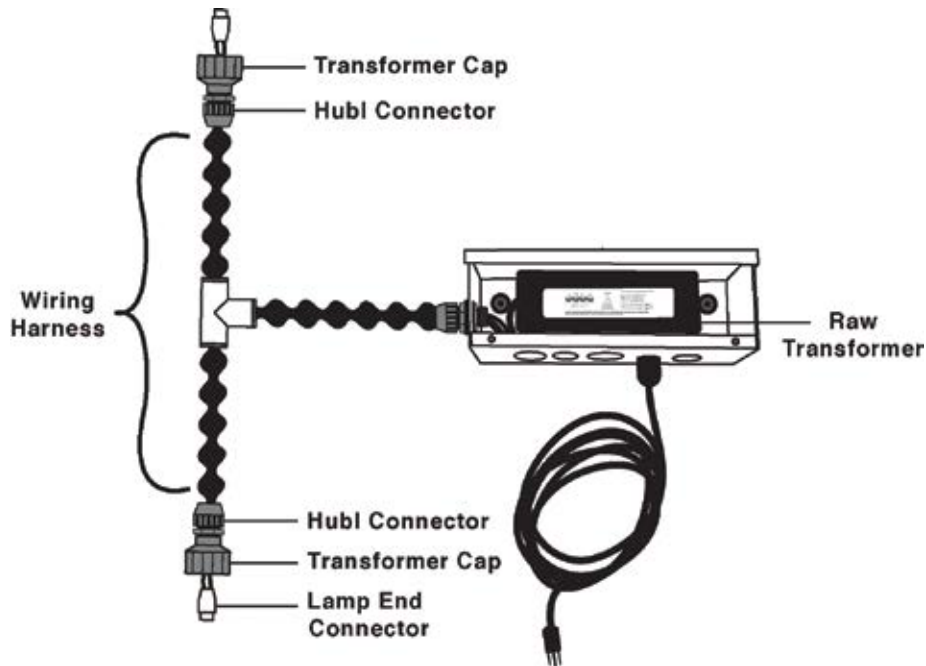

PART #	Description
A40073	Wiper Ball
A40090	Wiper Hex Nut
A40021	Wiper Nut
A40019	8/15 Watt Wiper Rod (RMA)
A40010	25/57 Watt Wiper Rod (RMA)
A40013	40 Watt Wiper Rod (RMA)
A40017	Wiper Blade With Plastic Clips
A40172	Wiper Blade With Metal Clips
A40089	Metal C-Clip for Wiper Blade
A40180	Plastic C-Clip for Wiper Blade
A40032	2" Union, White

PART #	Description
A40054	Barb Fitting 3/4"
A40124	Mounting Clip Grip Hold
A40014	O-Ring for EZ Twist Top
A40011	Quartz Cap, Clear
A40004	Rubber Seal, Purple
A40068	EZ Twist Top, Black w/ O-Ring
A40012	EZ Twist Top, White, w/ O-Ring
A40007	Winterize Cap
A40116	2" Union, Black

THE CLASSIC SERIES INLINE TRANSFORMERS

Cords not sold separately

THE CLASSIC SERIES NEMA TRANSFORMERS

PART #	Description
A40002	Lamp End Connector
A40109	Davis Connector
A40113	Transformer Cap, Black
A30007	8W Transformer
A30014	15W Transformer
A30024	25W Transformer
A30044	40W Transformer
A30055	57W Transformer