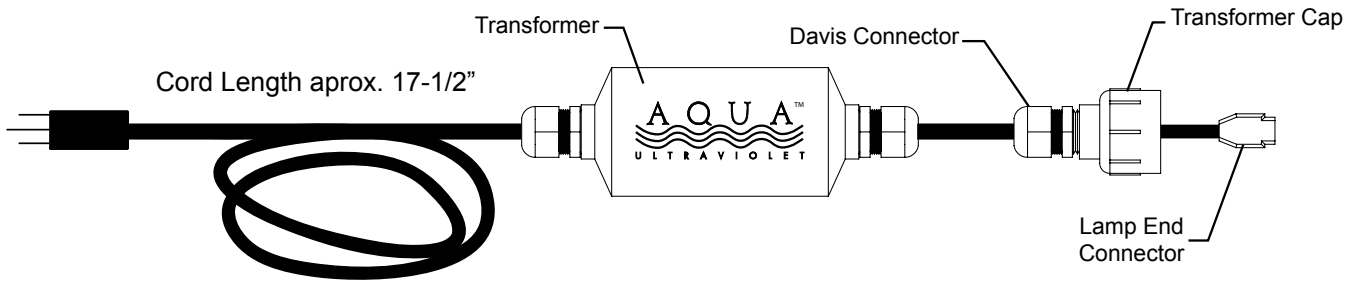

CLASSIC REPLACEMENT PARTS

UV LAMPS	AQUA [®] ULTRAVIOLET	PART NUMBER
8 Watt		11-5/8" A20008
15 Watt		11-5/8" A20015
25 Watt		17-1/2" A20025
40 Watt		33-1/2" A20040
57 Watt		17-1/2" A20057

UV QUARTZ SLEEVES	AQUA [®] ULTRAVIOLET	PART NUMBER
8 Watt		15" A10008
15 Watt		15" A10015
25 Watt		19" A10025
40 Watt		36" A10040
57 Watt		19" A10057

PART #	Description
A40073	Wiper Ball
A40090	Wiper Hex Nut
A40021	Wiper Nut
A40019	8/15 Watt Wiper Rod (RMA)
A40010	25/57 Watt Wiper Rod (RMA)
A40013	40 Watt Wiper Rod (RMA)
A40017	Wiper Blade With Plastic Clips
A40172	Wiper Blade With Metal Clips
A40089	Metal C-Clip for Wiper Blade
A40180	Plastic C-Clip for Wiper Blade
A40032	2" Union, White

PART #	Description
A40054	Barb Fitting 3/4"
A40124	Mounting Clip Grip Hold
A40014	O-Ring for EZ Twist Top
A40011	Quartz Cap, Clear
A40004	Rubber Seal, Purple
A40068	EZ Twist Top, Black w/ O-Ring
A40012	EZ Twist Top, White, w/ O-Ring
A40007	Winterize Cap
A40116	2" Union, Black

THE CLASSIC SERIES INLINE TRANSFORMERS

Cords not sold separately

THE CLASSIC SERIES NEMA TRANSFORMERS

PART #	Description
A40002	Lamp End Connector
A40109	Davis Connector
A40113	Transformer Cap, Black
A30007	8W Transformer
A30014	15W Transformer
A30024	25W Transformer
A30044	40W Transformer
A30055	57W Transformer